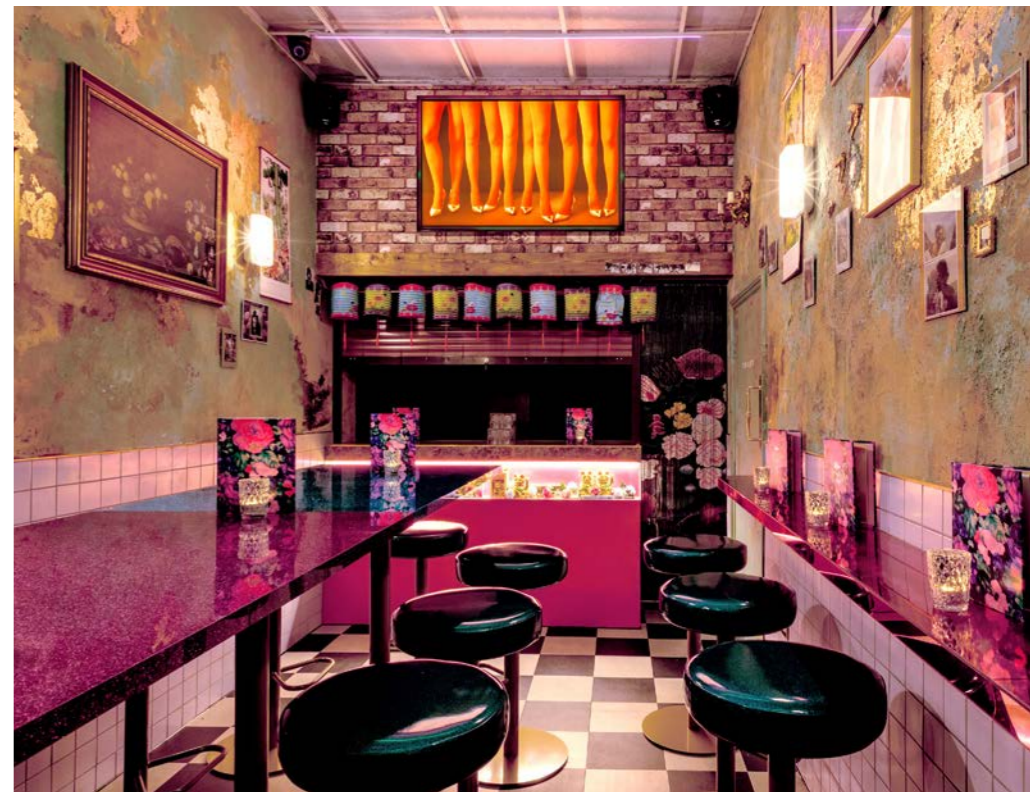

Blame Gloria Covent Garden

NEAREST TUBE: COVENT GARDEN

The Hendrix Bar

CAPACITY 120
PRIVATE BAR

If you're looking for a private spot but still want the venue atmosphere check out The Hendrix Bar, situated in the back of the venue past the TV screens. With hand painted, Hendrix-inspired wall art and plush velvet booths, this space will add that wow factor to any event.

The Bowie Room

CAPACITY 20
PRIVATE BAR

With glittery table tops and your own private bar, this is the perfect hotspot for an intimate private event. The design is based on a cheeky Chinese takeaway that Gloria has glammed up with all her swag.

Blame Gloria Clapham Junction

NEAREST STATION: CLAPHAM JUNCTION

The Hendrix Room

CAPACITY 30
SEMI-PRIVATE ROOM

If you're looking for a private spot but still want the venue atmosphere, check out The Hendrix Room, situated apart from the main action, but connected by a short corridor. With sequin clad walls and plush purple booths, this is the perfect spot to wow your guests.

The Main Bar

CAPACITY 170

Drawing inspiration from the original, Blame Gloria Covent Garden, expect the same floral patterned booths with matching wallpaper, drawing inspiration from the legend Jimi Hendrix and his wild attire.