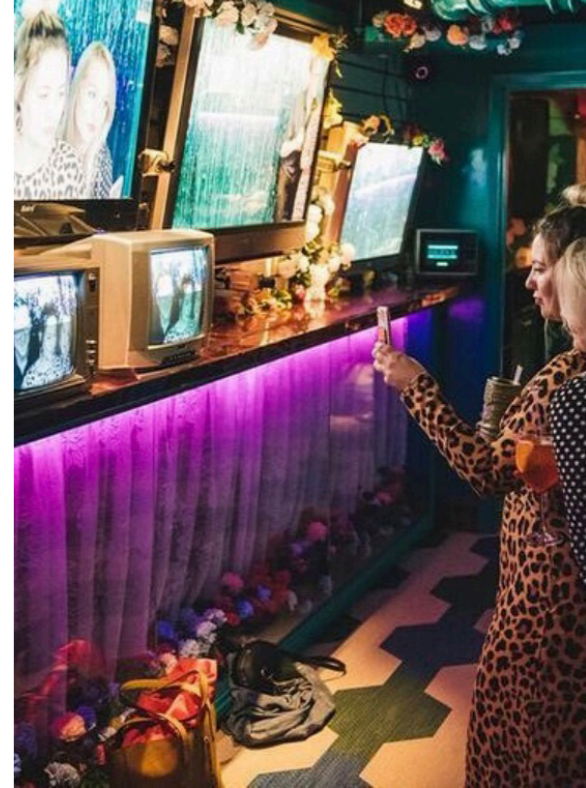

The Bowie Room

CAPACITY 20
PRIVATE BAR

With glittery table tops and your own private bar, this is the perfect hotspot for an intimate private event. The design is based on a cheeky Chinese takeaway that Gloria has glammed up with all her swag.

Blame Gloria Clapham Junction

NEAREST STATION: CLAPHAM JUNCTION

The Hendrix Room

CAPACITY 30
SEMI-PRIVATE ROOM

If you're looking for a private spot but still want the venue atmosphere, check out The Hendrix Room, situated apart from the main action, but connected by a short corridor. With sequin clad walls and plush purple booths, this is the perfect spot to wow your guests.