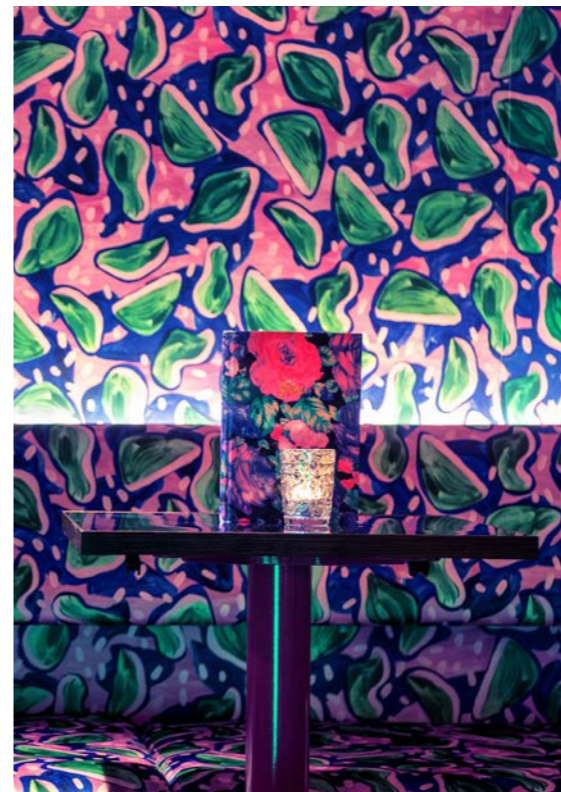

Blame Gloria Covent Garden

NEAREST TUBE: COVENT GARDEN

The Hendrix Bar

CAPACITY 120
PRIVATE BAR

If you're looking for a private spot but still want the venue atmosphere check out The Hendrix Bar, situated in the back of the venue past the TV screens. With hand painted, Hendrix-inspired wall art and plush velvet booths, this space will add that wow factor to any event.

The Bowie Room

CAPACITY 20
PRIVATE BAR

With glittery table tops and your own private bar, this is the perfect hotspot for an intimate private event. The design is based on a cheeky Chinese takeaway that Gloria has glammed up with all her swag.

ADDRESS

20 Bedford Street
London, WC2E 9HP
020 8191 7665

NEAREST TUBE

Covent Garden
Leicester Square
Charing Cross

MAX CAPACITY

250 over 2 floors

THE VENUE

3 x Bars
2 x Private areas
Air Conditioning
DJ Connection available
No disabled access
AV equipment on request