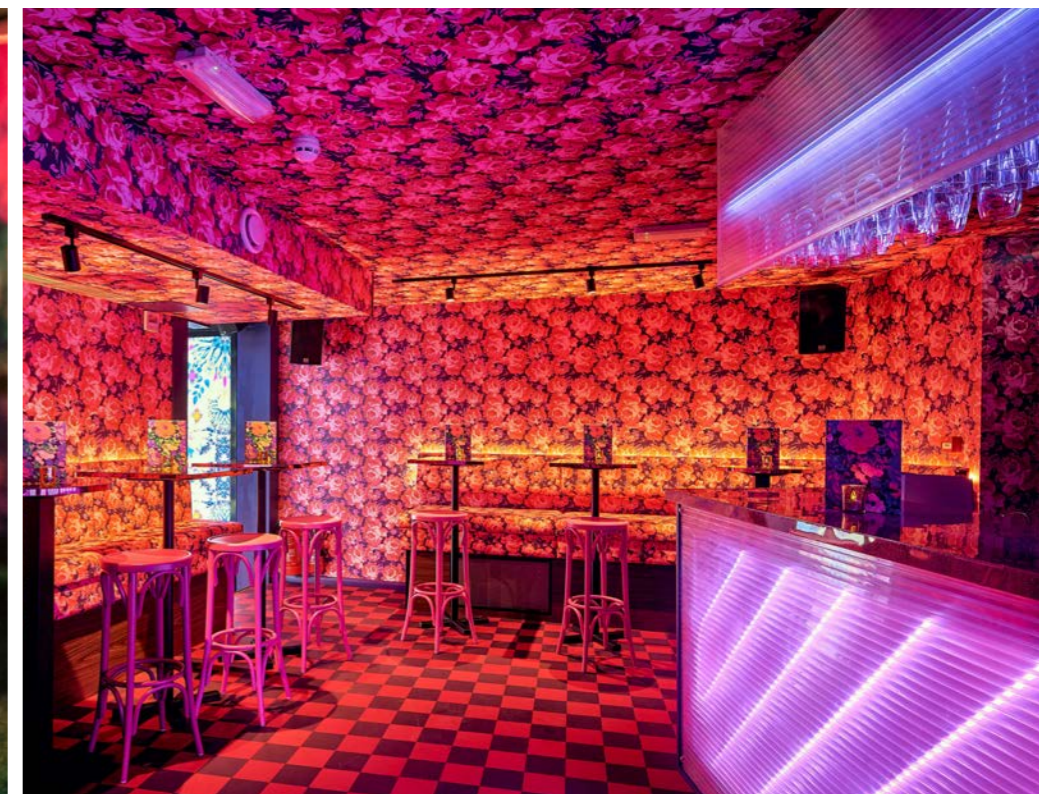

Blame Gloria Clapham Junction

NEAREST STATION: CLAPHAM JUNCTION

The Hendrix Room

CAPACITY 30
SEMI-PRIVATE ROOM

If you're looking for a private spot but still want the venue atmosphere, check out The Hendrix Room, situated apart from the main action, but connected by a short corridor. With sequin clad walls and plush purple booths, this is the perfect spot to wow your guests.

The Main Bar

CAPACITY 170

Drawing inspiration from the original, Blame Gloria Covent Garden, expect the same floral patterned booths with matching wallpaper, drawing inspiration from the legend Jimi Hendrix and his wild attire.

1 x Semi-Private area

Air Conditioning

DJ Connection available

No disabled access

AV equipment on request

Blame Gloria Bristol

NEAREST STATION IS
BRISTOL TEMPLE MEADS

The Hendrix Room

CAPACITY 80
SEMI-PRIVATE PINK ROOM

If you're looking for a private spot but still want the venue atmosphere, check out The Hendrix Room, situated to the left hand side of the venue, it is decorated with kitsch floral designs, colourblocked flooring and is the perfect space to host an intimate soiree.