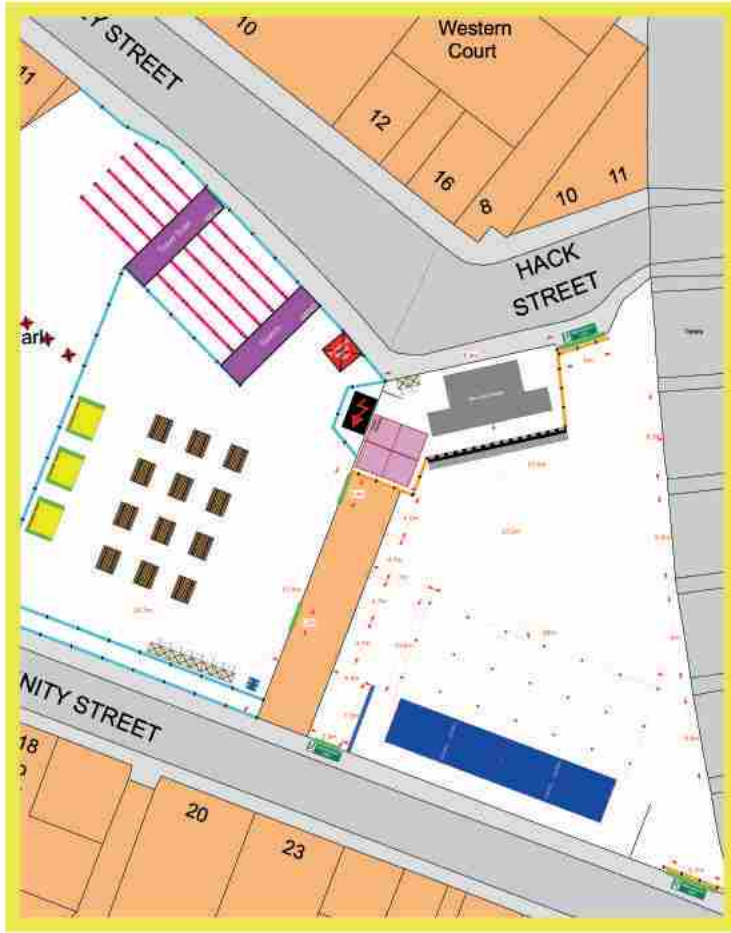

Please Note: All Dimensions are approximate and should be verified on site