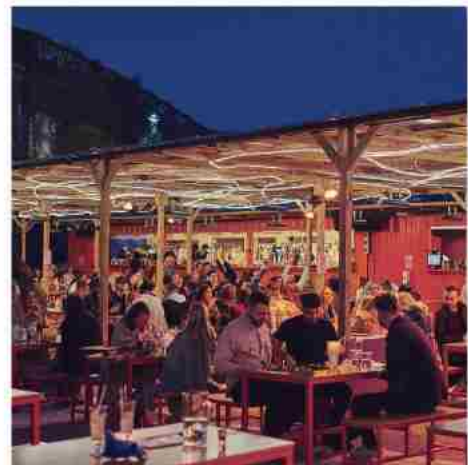

ABOUT

Cocktails, craft draught beer, street food, live music, outdoor cinema and more. Luna Springs is the destination for all the outdoor fun you could ever need.

Offering space for up to 3,000* guests, we've upped the ante to bring an outdoor space like no other in Birmingham. Think live gigs, medium-scale festivals, mass bingo, bottomless brunches and much much more. Drink from the source and stay wild moon child.

*Space can cater for up to 3,000 guests with additional toilet & bar provisions that would need to be hired alongside venue hire