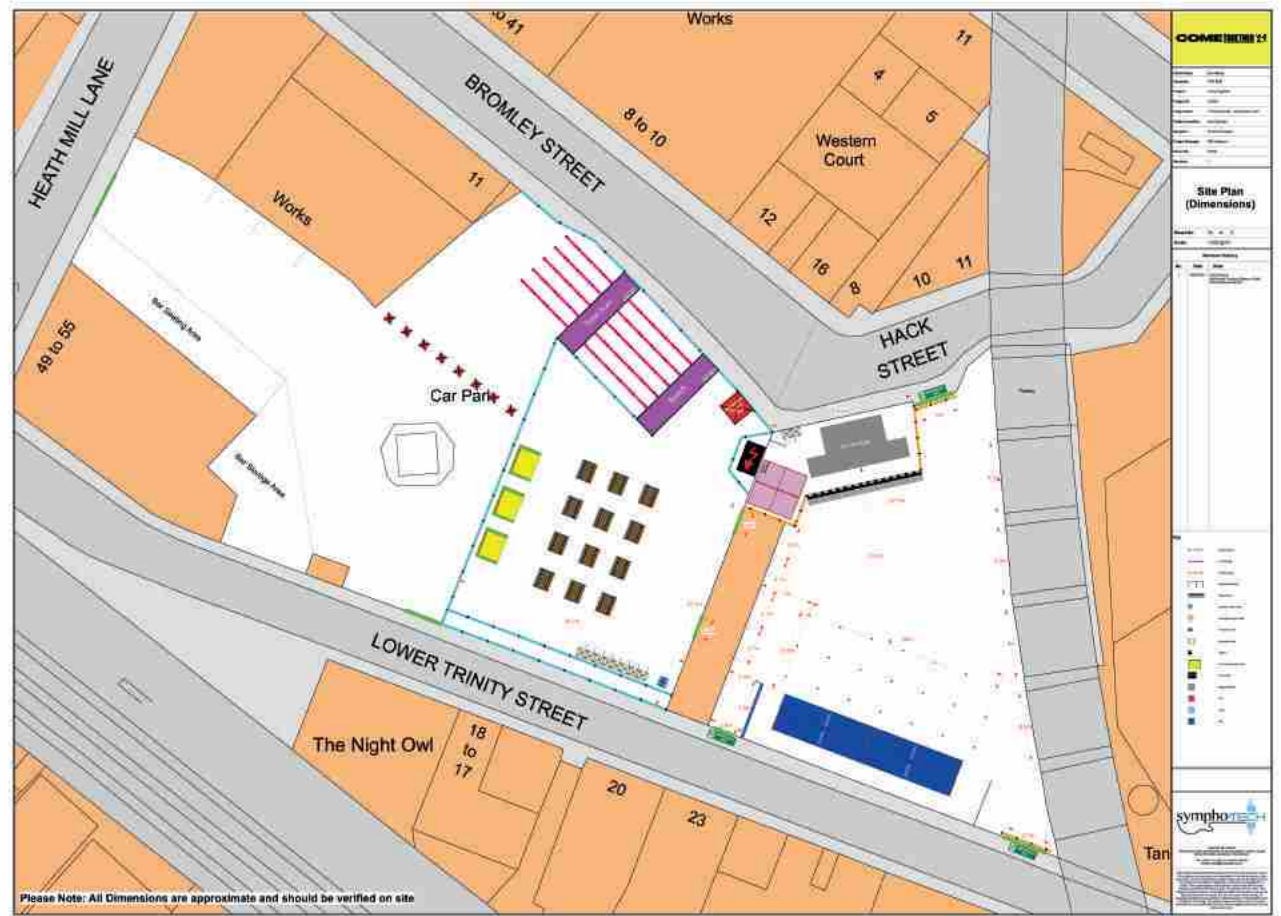

Please Note: All Dimensions are approximate and should be verified on site