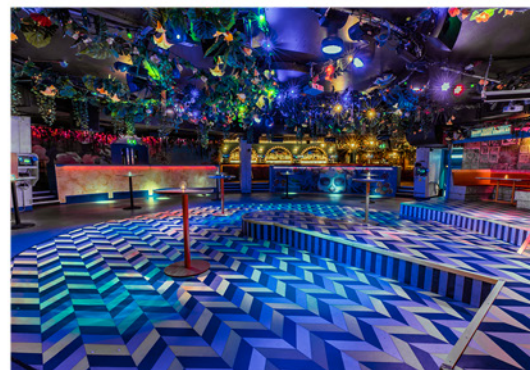

Air Conditioning

AV Equipment

WiFi Access

Disabled Access

Downtown Bar: Standing 100

Scan this QR code to find out more about this venue

barrio

Soho