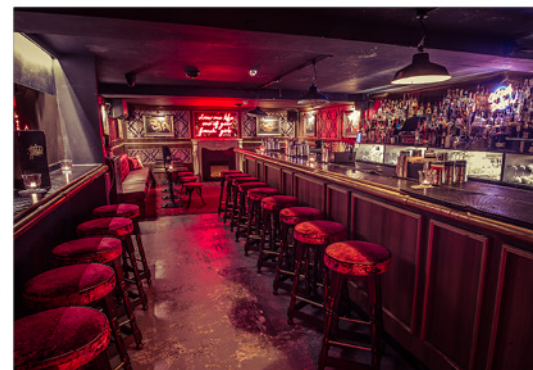

Air Conditioning

AV Equipment

WiFi Access

Disabled Access

Scan this QR code to find out more about this venue

EAST LONDON

BARRIO *Angel*

BARRIO *Shoreditch*