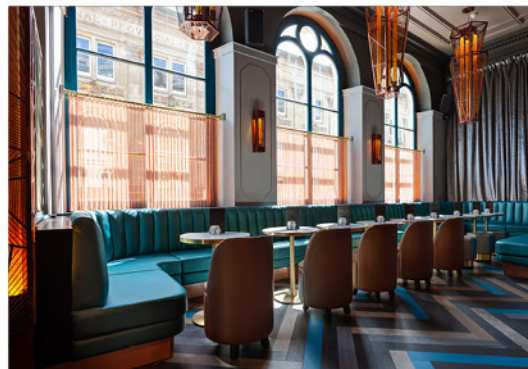

Air
Conditioning

AV
Equipment

WiFi
Access

Disabled
Access

Scan this QR code to find out more
about this venue

LUNA SPRINGS

Birmingham

Full Venue Capacity: Seated 750 / Standing 3000