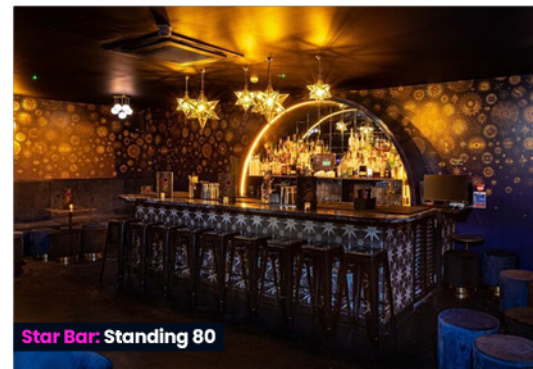

Air Conditioning

AV Equipment

WiFi Access

Disabled Access

Edens Bar: Standing 300

Star Bar: Standing 80

Scan this QR code to find out more about this venue

Tonight Josephine