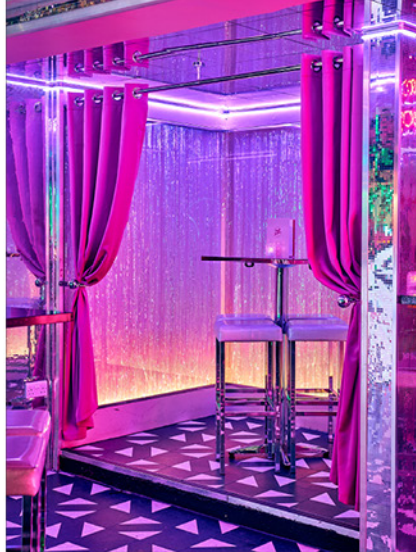

Tonight Josephine

Shoreditch

Full Venue Capacity: Seated 70 / Standing 140

Address: 39A Hoxton Square, London N1 6NN

Nearest Station: Old Street

Hidden under our sister bar, Nikki's, experience an epic party den of pink neons, disco balls and an intimate space perfect for drinks receptions and masterclasses.

Private Areas

Outdoor Space

Photobooth

Two Brands under one roof!

Bespoke Drinks Menu

Event Menus

DJs

Cloakroom

Air Conditioning

AV Equipment

WiFi Access

Disabled Access

Scan this QR code to find out more about this venue