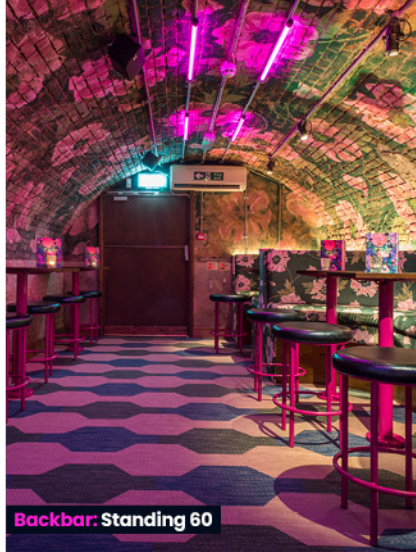

BLAME GLORIA

Covent Garden

Full Venue Capacity: **Seated 90 / Standing 200**

Address: **20 Bedford St, London WC2E 9HP**

Nearest Station: **Covent Garden**

Home to three bars and two private rooms, this bar has the perfect space for both intimate parties and larger events with an eclectic cocktail list and exceptional service at its core.

Private Areas

Outdoor Space

Photobooth

Retro TV Tunnel

Bespoke Drinks Menu

Event Menus

DJs

Cloakroom

Air Conditioning

AV Equipment

WiFi Access

Disabled Access

Scan this QR code to find out more about this venue