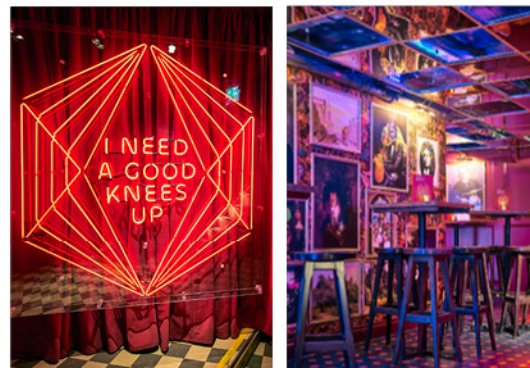

Air Conditioning

AV Equipment

WiFi Access

Disabled Access

Scan this QR code to find out more about this venue

The Vault: Standing 80

The Grand Booth: Standing 40

Tuttons