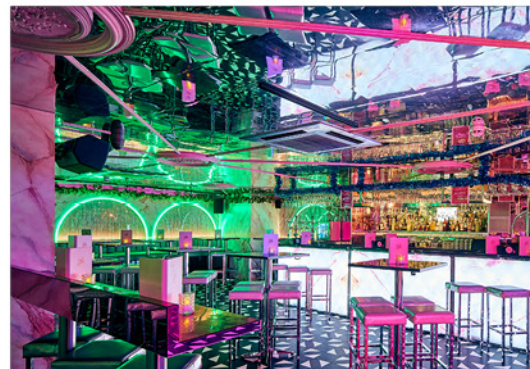

Air Conditioning

AV Equipment

WiFi Access

Disabled Access

Scan this QR code to find out more about this venue

CENTRAL LONDON

BAR ELBA

BARRIO *Covent Garden*