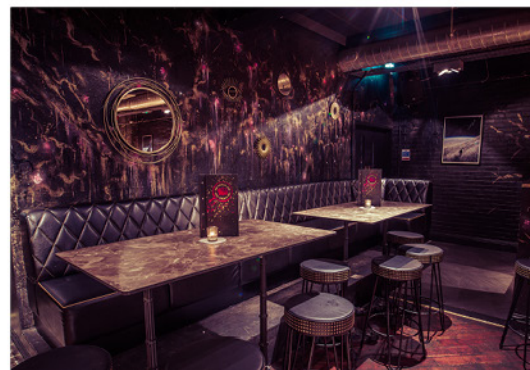

Reading

Full Venue Capacity: **Seated 100 / Standing 210**

Address: **5-6 Gun St, Reading RG1 2JR**

Nearest Station: **Reading**

Set over two floors, this slick eclectic space showcases modern punk interiors on the ground floor and VIP fun in the basement!

Private Areas

Outdoor Space

Photobooth

World Class Bartenders

Bespoke Drinks Menu

Event Menus

DJs

Cloakroom

Air Conditioning

AV Equipment

WiFi Access

Disabled Access

Scan this QR code to find out more about this venue