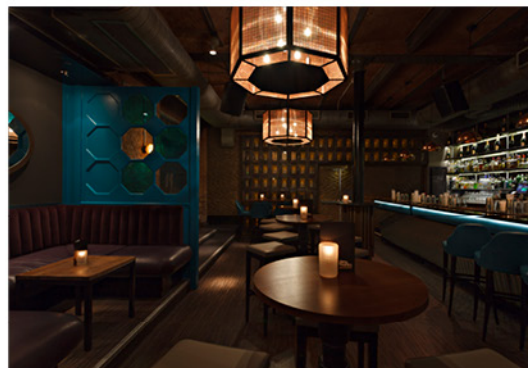

Air Conditioning

AV Equipment

WiFi Access

Disabled Access

VIP Area: **Seated 30 / Standing 50**

Scan this QR code to find out more about this venue

Dirty martini

Hanover Square

Full Venue Capacity: **Seated 100 / Standing 250**

Address: **10C Hanover Square, Mayfair, London W1S 1JH**

Nearest Station: **Oxford Circus**

Situated just a short walk from one of London's best shopping and dining districts, Oxford Street. The venue is ideal for hosting events, small and large with cocktail masterclasses and drinks packages in abundance.