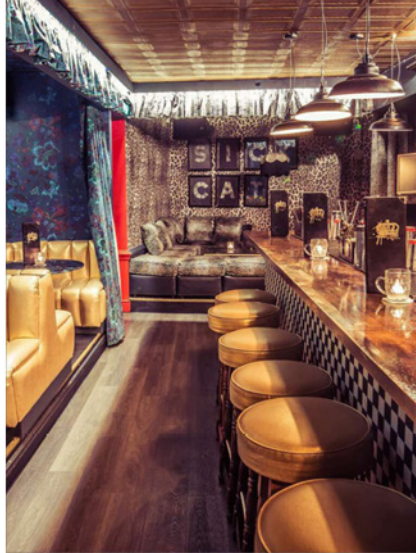

Goode Street

Full Venue Capacity: **Seated 30 / Standing 100**

Address: **61 Goode St, London W1T 1TL**

Nearest Station: **Goode Street**

Visually cheeky and equally fun, with leopard print patterns adorning the walls and comfy seated areas, this intimate space is the ideal spot for private parties and soirees.

Private Areas

Outdoor Space

Photobooth

Unparalleled Atmosphere!

Bespoke Drinks Menu

Event Menu

DJs

Cloakroom

Air Conditioning

AV Equipment

WiFi Access

Disabled Access

Scan this QR code to find out more about this venue