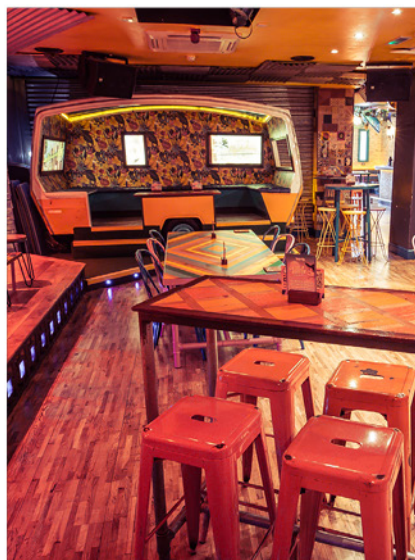

Timber Yard: Standing 60

Uptown: Standing 200