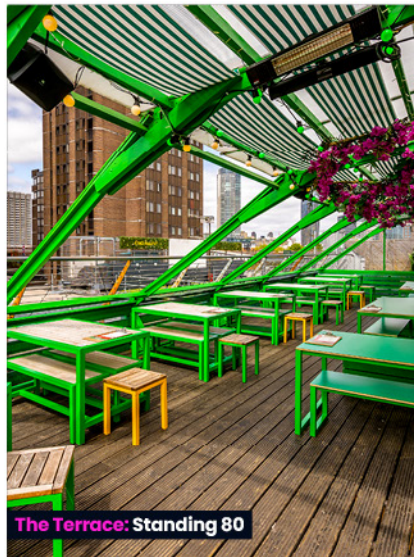

Air Conditioning

AV Equipment

WiFi Access

Disabled Access

The View: Standing 80

The Terrace: Standing 80

Scan this QR code to find out more about this venue

barrio