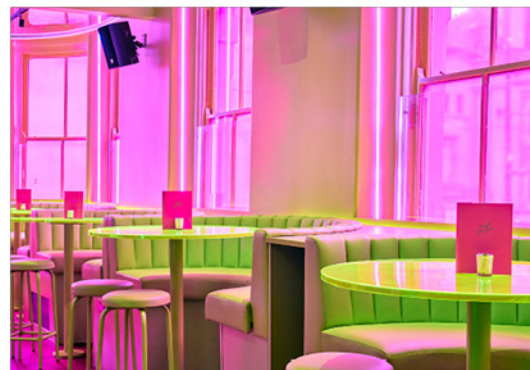

Tonight Josephine

Cardiff

Full Venue Capacity: Seated 105 / Standing 294

Address: 46 Caroline St, Cardiff CF10 1FF

Nearest Station: Cardiff Central Station

Tonight Josephine Cardiff offers a unique event and party space that spans two floors, and is the first bar to sport Josephine's newest look. With large windows, and even larger disco balls, this is the perfect space for corporate events come day or night.

Private Areas

Outdoor Space

Photobooth

Unique Neon Photo Op!

Bespoke Drinks Menu

Event Menus

DJs

Cloakroom

Air Conditioning

AV Equipment

WiFi Access

Disabled Access

Scan this QR code to find out more about this venue