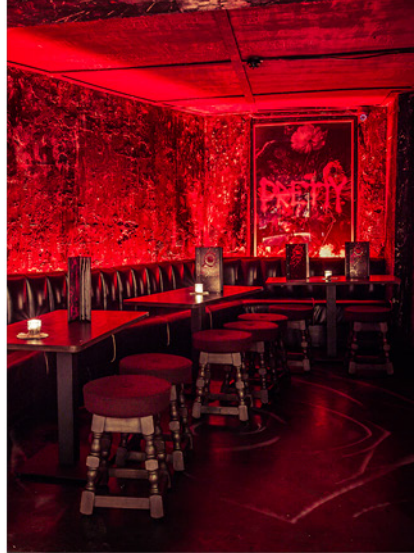

Mansion House

Full Venue Capacity: Seated 70 / Standing 140

Address: 78 Queen Victoria St, Mansion House St, London EC4N

Nearest Station: Bank

This underground oasis is perfect for cocktail and canape receptions with private boozing and low ceiling for the ultimate intimate feel.

Private Areas

Outdoor Space

Photobooth

Epic Flair Entertainment

Bespoke Drinks Menu

Event Menus

DJs

Cloakroom

Air Conditioning

AV Equipment

WiFi Access

Disabled Access

Scan this QR code to find out more about this venue