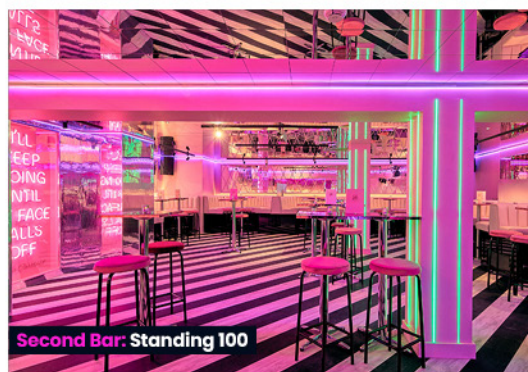

Tonight Josephine

Waterloo

Full Venue Capacity: **Seated 120 / Standing 350**

Address: **111 Waterloo Rd, London SE1 8UL**

Nearest Station: **Waterloo**

The Tonight Josephine story started here with an open plan space, 2 bars, our iconic interiors and the perfect vibe that heroes female empowerment at its core.

Private Areas

Outdoor Space

Photobooth

The Original T.J.I.

Bespoke Drinks Menu

Event Menus

DJs

Cloakroom

Air Conditioning

AV Equipment

Wifi Access

Disabled Access

Scan this QR code to find out more about this venue