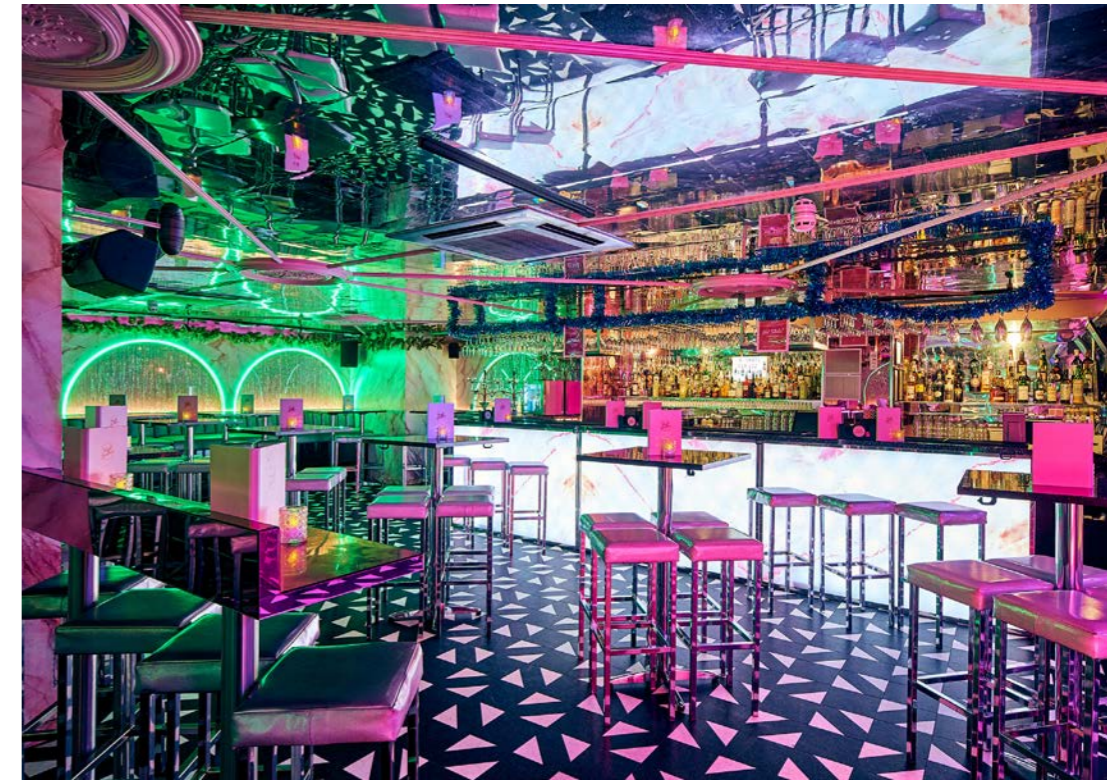

Tonight Josephine Shoreditch

NEAREST TUBE OLD STREET

Tonight Josephine Shoreditch can offer exclusive corporate hire any day of the week, any time of the year. From tailored cocktail menus to photo booths and candy carts, our dedicated events team are on hand to help with any requirements you may have.

If you're looking to plan the night of your dreams for a special occasion, birthday, hen do, promotions, we can reserve you an area and create a bespoke package to suit you and your guests accordingly.

Lastly, Tonight Josephine, can hold the most epic corporate parties, providing a delicious food menu with an all-inclusive drinks package that is hard to refuse. We also have a hands-on team to deliver our famous master classes- would you really want to miss out on all this under one roof?

*Nikki's & Tonight Josephine Shoreditch are located in the same venue and can be hired as one venue together. The two spaces combined have a capacity of 400.

ADDRESS

39A Hoxton Square
London N1 6NN
020 7928 4918

THE VENUE

DJ Connection available
Air Conditioning
Cloakroom
Iconic Neon Signs
AV equipment on request

CAPACITY

140

HOW TO FIND US

Tonight Josephine Shoreditch is a 5-minute walk from Old Street tube station and a 10-minute walk from Liverpool Street Station. Located on the corner of Hoxton Square.