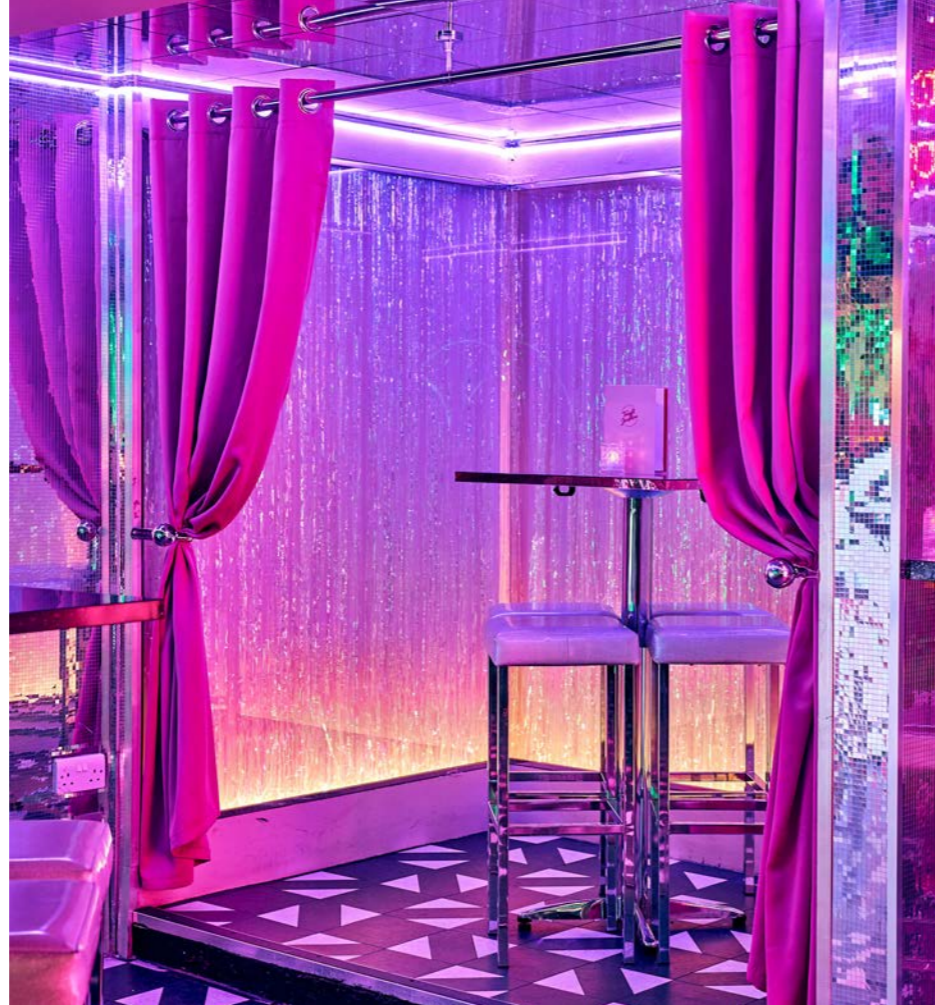

Tonight Josephine Shoreditch

NEAREST TUBE OLD STREET

Tonight Josephine Shoreditch can offer exclusive corporate hire any day of the week, any time of the year. From tailored cocktail menus to photo booths and candy carts, our dedicated events team are on hand to help with any requirements you may have.

If you're looking to plan the night of your dreams for a special occasion, birthday, hen do, promotions, we can reserve you an area and create a bespoke package to suit you and your guests accordingly.

Lastly, Tonight Josephine, can hold the most epic corporate parties, providing a delicious food menu with an all-inclusive drinks package that is hard to refuse. We also have a hands-on team to deliver our famous master classes- would you really want to miss out on all this under one roof?

*Nikki's & Tonight Josephine Shoreditch are located in the same venue and can be hired as one venue together. The two spaces combined have a capacity of 400.

ADDRESS

39A Hoxton Square
London N1 6NN
020 7928 4918

THE VENUE

DJ Connection available
Air Conditioning
Cloakroom
Iconic Neon Signs
AV equipment on request

CAPACITY

140

HOW TO FIND US

Tonight Josephine Shoreditch is a 5-minute walk from Old Street tube station and a 10-minute walk from Liverpool Street Station. Located on the corner of Hoxton Square.